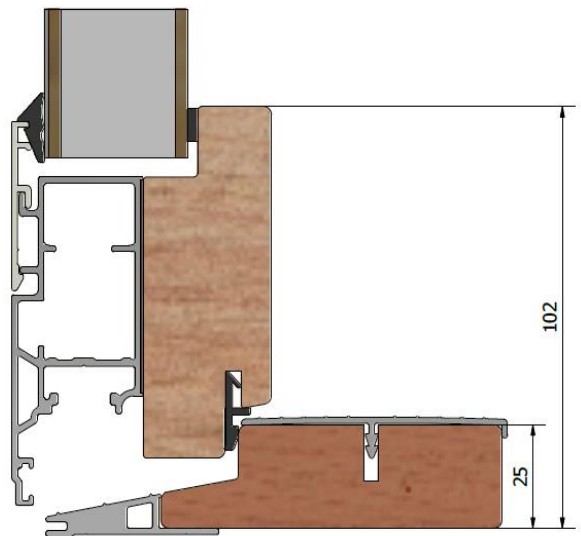

Royal LUD1283

Outward opening door, tripple glazed

Product Facts

With insulated panel

Fully glazed

With sash transom

Frame depth (mm)	128
Sound reduction R_w (dB)	33 – 38
U-value (W/m^2K)	1,0 - 1,3
Surface finish	Optional RAL or NCS
Weep holes	Visible
Opening	Outwards
Hinges	Aluminium. Adjustable horizontally and vertically